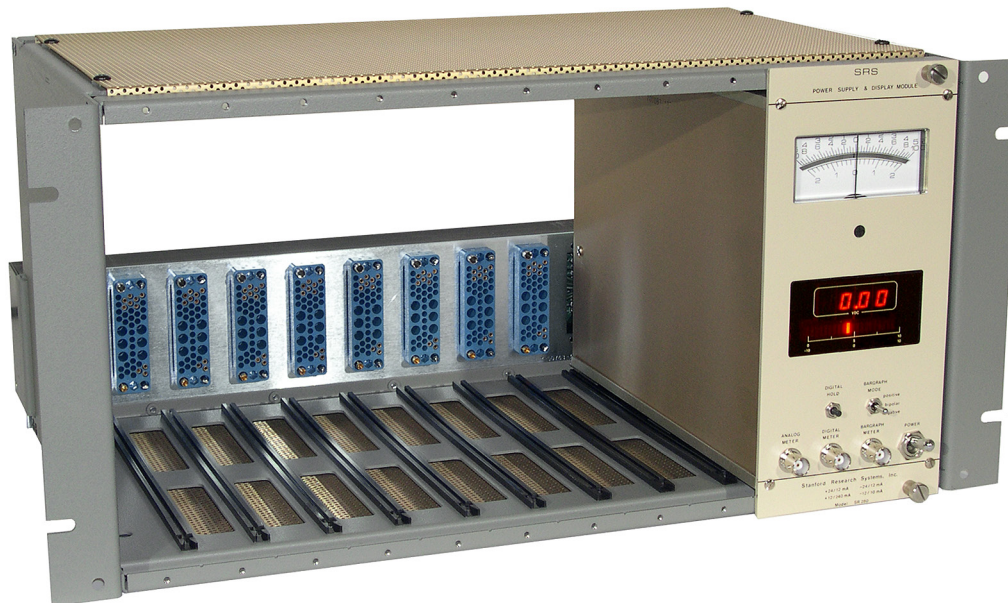

# SR280

# Gated Integrators and Boxcar Averagers

SR280 — Mainframe and display module

- NIM compatible mainframe
- 9 available slots
- Analog, digital and bar graph meters

## SR280 Mainframe and Display

The SR280 is the Boxcar Averager System mainframe. The mainframe is NIM (Nuclear Instrumentation Module) compatible and has twelve slots. The three right-most slots are filled by the display module and unregulated power supplies, leaving nine slots for other NIM modules. The DC power supply regulators are mounted on a heat sink on the rear of the mainframe.

The display module features three types of meters. The analog meter is for “peaking-up” an experimental signal. The digital voltmeter provides a numeric readout. The “Digital Hold” button may be used to hold the digital meter’s reading. A 20-segment bar graph display may be used to show rapidly changing data.