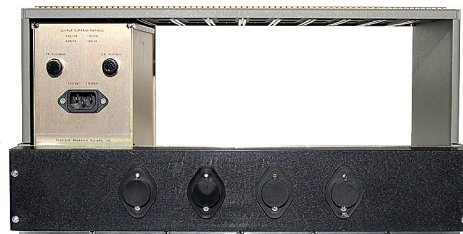

# Gated Integrators and Boxcar Averagers

SR280 — Mainframe and display module

- NIM compatible mainframe
- 9 available slots
- Analog, digital and bar graph meters

## SR280 Mainframe and Display

The SR280 is the Boxcar Averager System mainframe. The mainframe is NIM (Nuclear Instrumentation Module) compatible and has twelve slots. The three right-most slots are filled by the display module and unregulated power supplies, leaving nine slots for other NIM modules. The DC power supply regulators are mounted on a heat sink on the rear of the mainframe.

The display module features three types of meters. The analog meter is for “peaking-up” an experimental signal. The digital voltmeter provides a numeric readout. The “Digital Hold” button may be used to hold the digital meter’s reading. A 20-segment bar graph display may be used to show rapidly changing data.